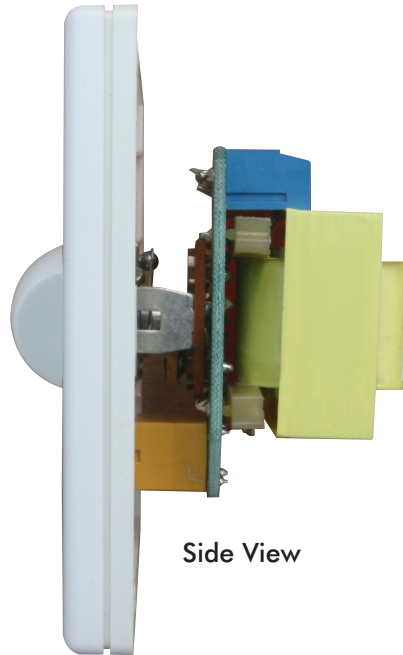

# MONO VOLUME CONTROL VC-50

Side View

Front View

Rear View

THE VC-50 IS A 50 WATT MONO VOLUME CONTROL

THIS VOLUME CONTROL CAN BE USED TO CONTROL LMT BASED SINGLE / MULTIPLE SPEAKERS WHOSE TOTAL POWER SHOULD NOT EXCEED 50W

THIS 11 STEP VOLUME CONTROL GIVES THE CUSTOMER COMPLETE FLEXIBILITY IN ACHIEVING DESIRED VOLUME.

**DIMENSIONS:** 86mm(H) x 86mm(W) x 50mm(D)